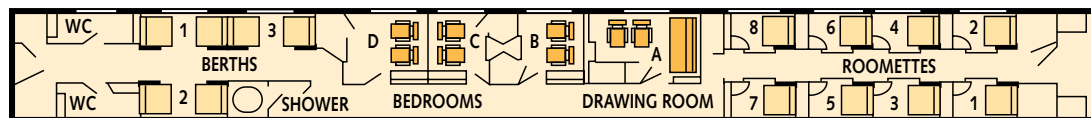

Chateau Sleeper Car