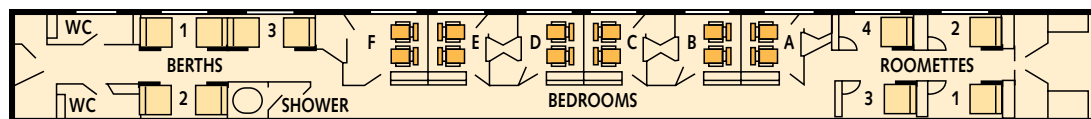

Manor Sleeper Car